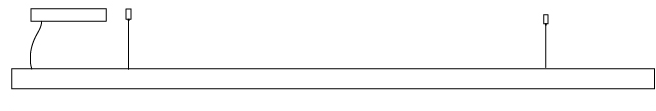

PROJECT
TYPE
SPECIFIER
QUANTITY
DATE

LED40 SUSPENSION

D71005-

base number
Color   Finish
Temperature   Options

1. To build a product code in our configurator select the specify button on the base model # product page
2. To build a manual product code on this datasheet choose from the options listed below in blue font and add the suffix to the base model #

GENERAL

Series: Woodlin
Subseries: LED40
Brand: Tunto
Division: Design
Mounting Type: Suspension
Mounting Location: Ceiling
Subcategory: Profile

PHYSICAL

Shape: Rectangle
Length (mm): 1300
Length (in): 51 ³/₁₆"
Width (mm): 400
Width (in): 15 ³/₄"
Height (mm): 40
Height (in): 1 ⁹/₁₆"
Max. Overall Height (mm): 2040
Max. Overall Height (in): 80 ⁷/₁₆"
Light Distribution: Direct
Diffuser: Opal
Fixture Finish: [WAL / ASH / OAK / BLK / WHI](#)
Fixture Material: Wood

ELECTRICAL

Lamp Type: LED
Input Wattage (W): 30
Total Output Wattage (W): 25.4
Dimming: Tri-Mode (Non-Dimming and Phase Dimming (120Vac only) and 0-10V Dimming)
Driver Included: Yes
Driver Location: Integrated
Driver Type: Constant Current - Universal
Driver Class: Class 2
Input Voltage (V): 120 - 277
Constant Current (MA): 700

LED

Color Temperature (°K): 3000
Max. Delivered Lumen (lm): 1550
CRI: >93 CRI
Lamp Life (hrs): 50000

OPTICAL

RATINGS AND CERTIFICATIONS

Certified By: Certified for North American Standards
IP rating: IP20

1300mm 51 ³/₁₆"

40mm 1 ⁹/₁₆"

Direct