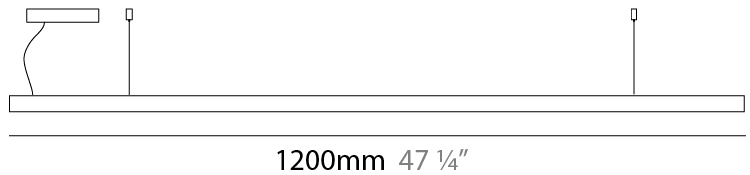

PROJECT
TYPE
SPECIFIER
QUANTITY
DATE

LED28 SUSPENSION

D71009-

base number
Color   Finish
Temperature   Options

1. To build a product code in our configurator select the specify button on the base model # product page
2. To build a manual product code on this datasheet choose from the options listed below in blue font and add the suffix to the base model #

GENERAL

Series: Woodlin
Subseries: LED28
Brand: Tunto
Division: Design
Mounting Type: Suspension
Mounting Location: Ceiling
Subcategory: Profile

PHYSICAL

Shape: Rectangle
Length (mm): 1200
Length (in): 47 1/4
Width (mm): 28
Width (in): 1 1/8
Height (mm): 28
Height (in): 1 1/8
Max. Overall Height (mm): 2028
Max. Overall Height (in): 79 13/16
Light Distribution: Direct
Diffuser: Opal
Fixture Finish: [WAL](#) / [ASH](#) / [OAK](#) / [BLK](#) / [WHI](#)
Fixture Material: Wood
Cable Details: 2000mm / 78 3/4"

ELECTRICAL

Lamp Type: LED
Input Wattage (W): 25
Total Output Wattage (W): 20.9
Dimming: Tri-Mode (Non-Dimming and Phase Dimming (120Vac only) and 0-10V Dimming)
Driver Included: Yes
Driver Location: Integrated
Driver Type: Constant Current - Universal
Driver Class: Class 2
Input Voltage (V): 120 - 277
Constant Current (MA): 700

LED

Color Temperature (°K): [2700](#) / [3000](#) / [4000](#)
Max. Delivered Lumen (lm): 1300 Standard 3000K
CRI: >93 CRI
Lamp Life (hrs): 50000

OPTICAL

RATINGS AND CERTIFICATIONS

Certified By: Certified for North American Standards
IP rating: IP20

28mm 1 1/8"

Direct